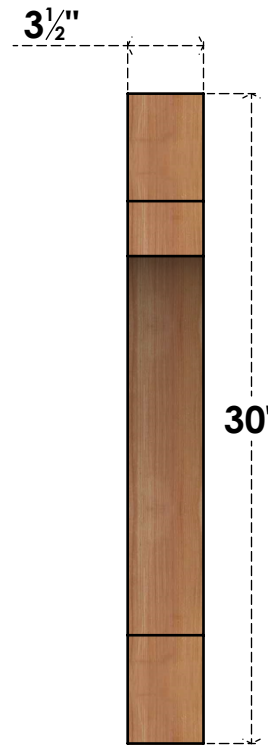

BRC04X26X30MRC00SWR

3 1/2"W X 26"D X 30"H MERCED SMOOTH BRACE, WESTERN RED CEDAR

SIDE

FRONT

EKENA MILLWORK
 2300 WEST MAIN ST.
 CLARKSVILLE, TX 75426
 TOLL FREE: 866-607-0453
 WWW.EKENAMILLWORK.COM

NOTES

1. INSTALLATION TO BE COMPLETED IN ACCORDANCE WITH MANUFACTURER'S SPECIFICATIONS.
2. DRAWING MAY NOT BE TO SCALE
3. THIS DRAWING IS INTENDED FOR DESIGN AND PLANNING PURPOSES ONLY.
4. ALL INFORMATION CONTAINED HEREIN WAS CURRENT AT THE TIME OF DEVELOPMENT BUT MUST BE REVIEWED AND APPROVED BY THE PRODUCT MANUFACTURER TO BE CONSIDERED ACCURATE.
5. PRODUCTS ARE NOT KILN DRIED. THIS ITEM IS UNIQUE AND WILL CONTAIN THE NATURAL VARIATIONS THAT THE WOOD SPECIES OFFERS. THIS MAY RESULT IN VARIATIONS UP TO 1/4"