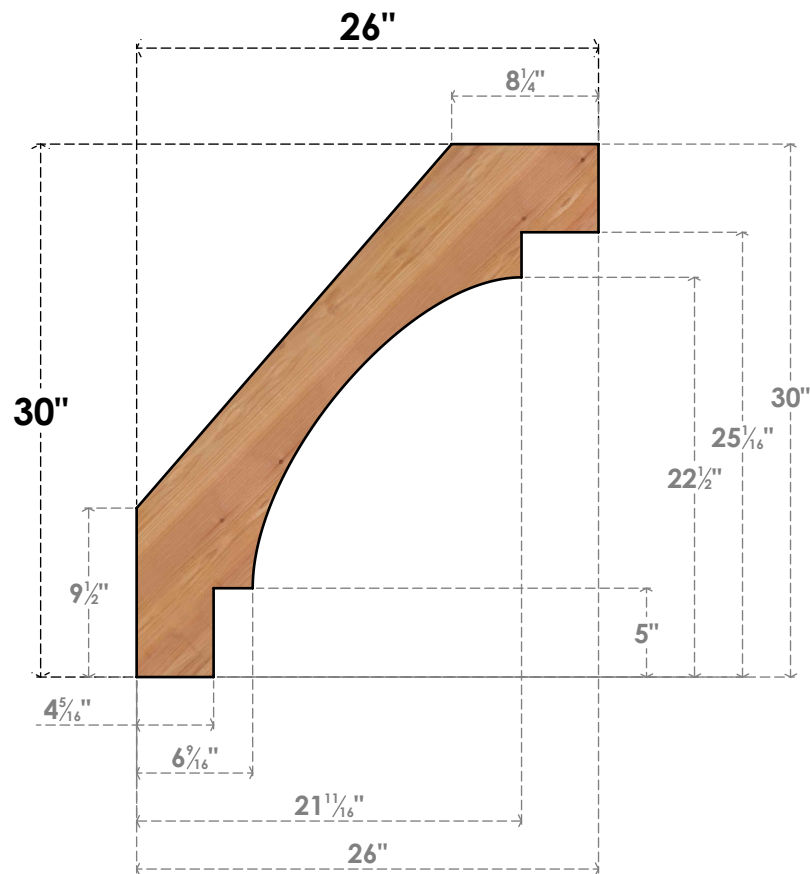

BRC04X26X30MRC00SWR

3 1/2"W X 26"D X 30"H MERCED SMOOTH BRACE, WESTERN RED CEDAR

SIDE

FRONT

EKENA MILLWORK
 2300 WEST MAIN ST.
 CLARKSVILLE, TX 75426
 TOLL FREE: 866-607-0453
 WWW.EKENAMILLWORK.COM

NOTES

1. INSTALLATION TO BE COMPLETED IN ACCORDANCE WITH MANUFACTURER'S SPECIFICATIONS.
2. DRAWING MAY NOT BE TO SCALE
3. THIS DRAWING IS INTENDED FOR DESIGN AND PLANNING PURPOSES ONLY.
4. ALL INFORMATION CONTAINED HEREIN WAS CURRENT AT THE TIME OF DEVELOPMENT BUT MUST BE REVIEWED AND APPROVED BY THE PRODUCT MANUFACTURER TO BE CONSIDERED ACCURATE.
5. PRODUCTS ARE NOT KILN DRIED. THIS ITEM IS UNIQUE AND WILL CONTAIN THE NATURAL VARIATIONS THAT THE WOOD SPECIES OFFERS. THIS MAY RESULT IN VARIATIONS UP TO 1/4"